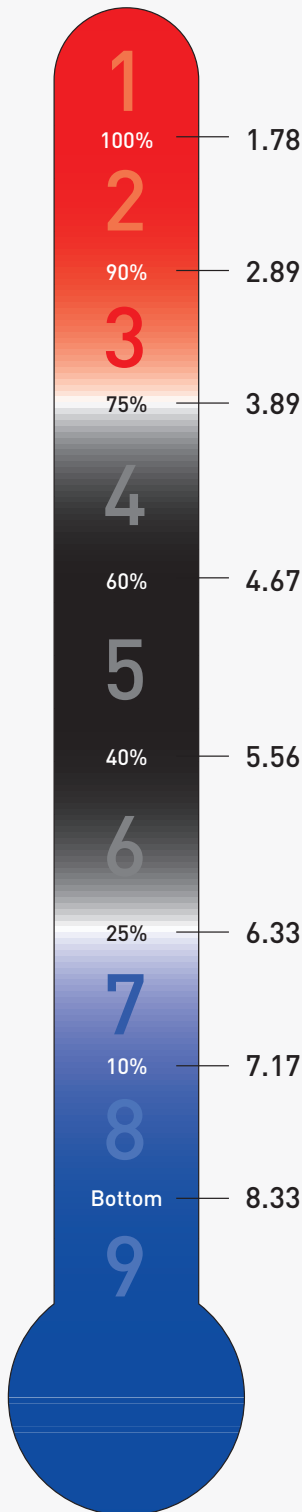

# 2017 > Certificate of Outstanding Progress

## Jumeirah College

**3 Year T score = 2.11**

Based on Alps analysis of 2,890 schools & colleges your A level performance matches:

**TOP 1%**

*Well done!*

**The Alps Team**

IS 621807

KS4 & KS5 Performance Systems